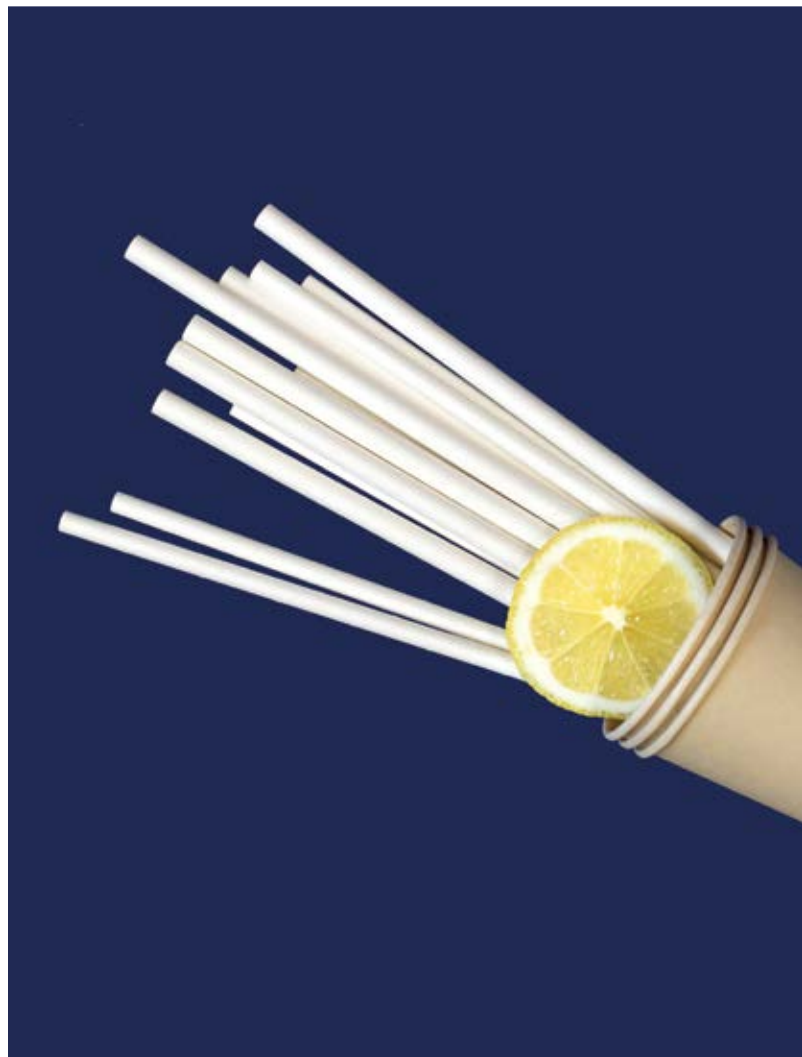

SCOOP A'500

dimension:
83 mm
code:
28097
box:
5 000 pcs.
pallet:
560 000 pcs.

PAPER STRAW

dimension:
6x197 mm
code:
34810
box:
5 000 pcs.
pallet:
140 000 pcs.

dimension:
8x240 mm
code:
34813
box:
5 000 pcs.
pallet:
105 000 pcs.