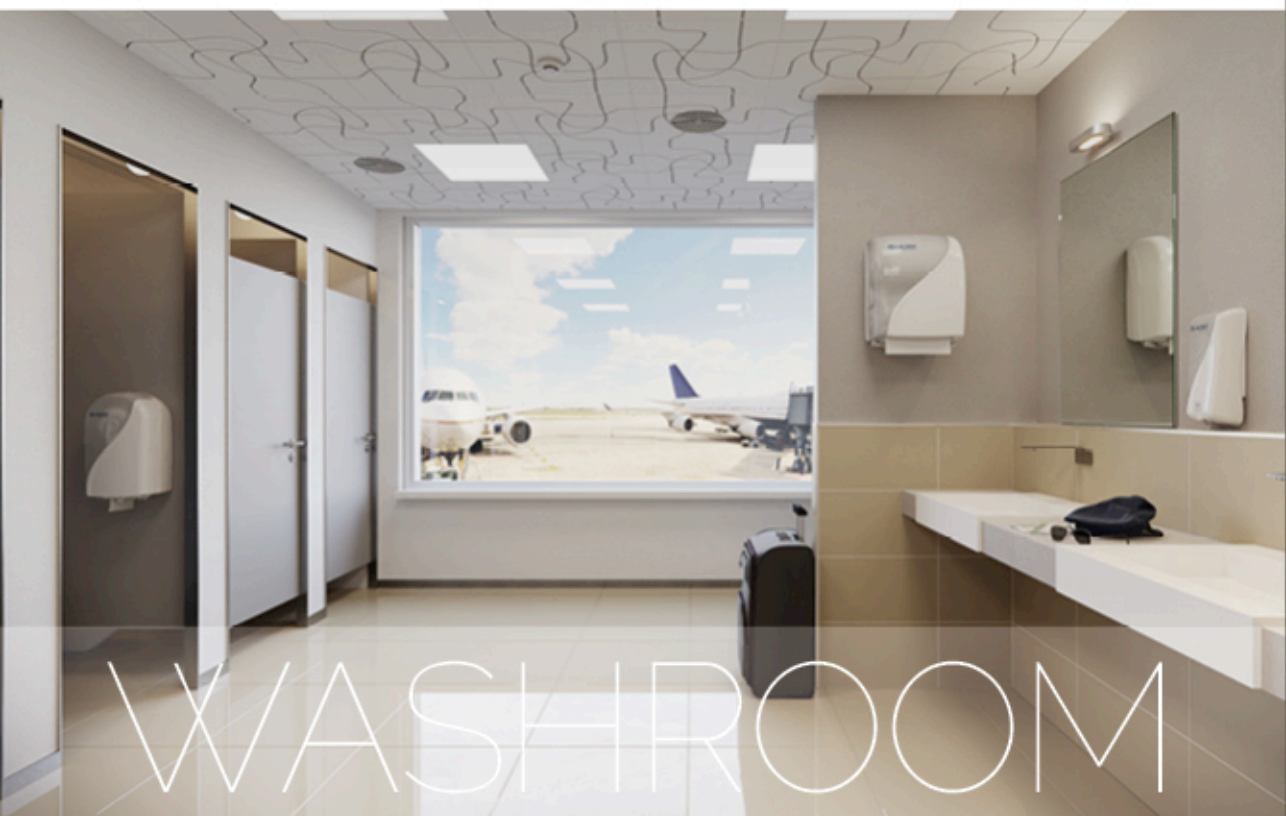

WORKPLACE

HEALTHCARE

IDENTITY TOILET

SAVE WITH THE AUTOMATIC CUT

-45% CONSUMPTION THEREBY SAVING COSTS,
TIME AND STORAGE SPACE*

SATISFACTION FOR YOUR CUSTOMERS

EASY TO USE PUSH-BAR

THE RELIABLE AND HYGIENIC MECHANISM IS THE IDEAL
SOLUTION WHEN NOT ENOUGH PAPER IS DISPENSED