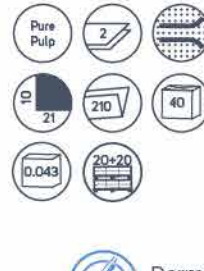

AQUASTREAM 340

Embossing

Cod. 812222

AQUASTREAM 210

Embossing

Cod. 811B68

Dermatologically tested

HANDTOWELS