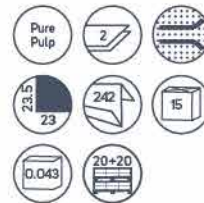

AQUASTREAM 340

Embossing

Cod. 812222

AQUASTREAM 210

Embossing

Cod. 811B68

Dermatologically tested

HANDTOWELS

AQUASTREAM

AQUASTREAM 155

Embossing

Cod. 861068

AQUASTREAM Z

Embossing

Cod. 864018

LUCART
PROFESSIONAL