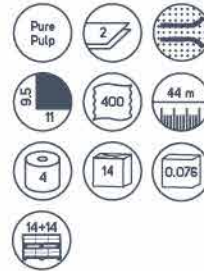

TOILET PAPER

AQUASTREAM

AQUASTREAM 10

Embossing

Cod. 811B67

AQUASTREAM 4

Embossing

Cod. 811B70

AQUASTREAM 1

Embossing

Cod. 811B66

AQUASTREAM 150

Embossing

Cod. 812223

AQUASTREAM 340

Embossing

Cod. 812222

AQUASTREAM 210

Embossing

Cod. 811B68

Dermatologically tested

HANDTOWELS

AQUASTREAM

AQUASTREAM 155

Embossing

Cod. 861068

AQUASTREAM Z

Embossing

Cod. 864018

LUCART
PROFESSIONAL

Naturally advanced