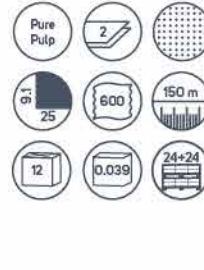

AQUASTREAM 340

Embossing

Cod. 812222

AQUASTREAM 210

Embossing

Cod. 811B68

Dermatologically tested

HANDTOWELS