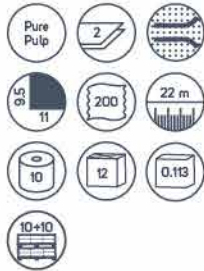

* Average value of measurements performed on samples of the AquaStream range of toilet papers, in compliance with standard AFNOR NF Q34-020. Test carried out at the Lucart laboratories using a roll of toilet paper with sheet size of 11x9.5 cm.

** Laboratory tests using in-house method

TO DISSOLVE.

TOILET PAPER

AQUASTREAM

AQUASTREAM 10

Embossing

Cod. 811B67

AQUASTREAM 4