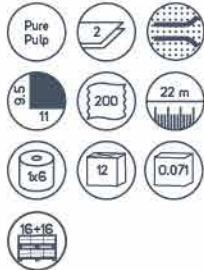

TOILET PAPER

AQUASTREAM

AQUASTREAM 10

Embossing

Cod. 811B67

AQUASTREAM 4

Embossing

Cod. 811B70

AQUASTREAM 1

Embossing

Cod. 811B66

AQUASTREAM 150

Embossing

Cod. 812223

AQUASTREAM 340

Embossing

Cod. 812222

AQUASTREAM 210

Embossing

Cod. 811B68

Dermatologically tested

HANDTOWELS

AQUASTREAM

AQUASTREAM 155

Embossing

Cod. 861068

AQUASTREAM Z

Embossing

Cod. 864018

LUCART
PROFESSIONAL

Naturally advanced